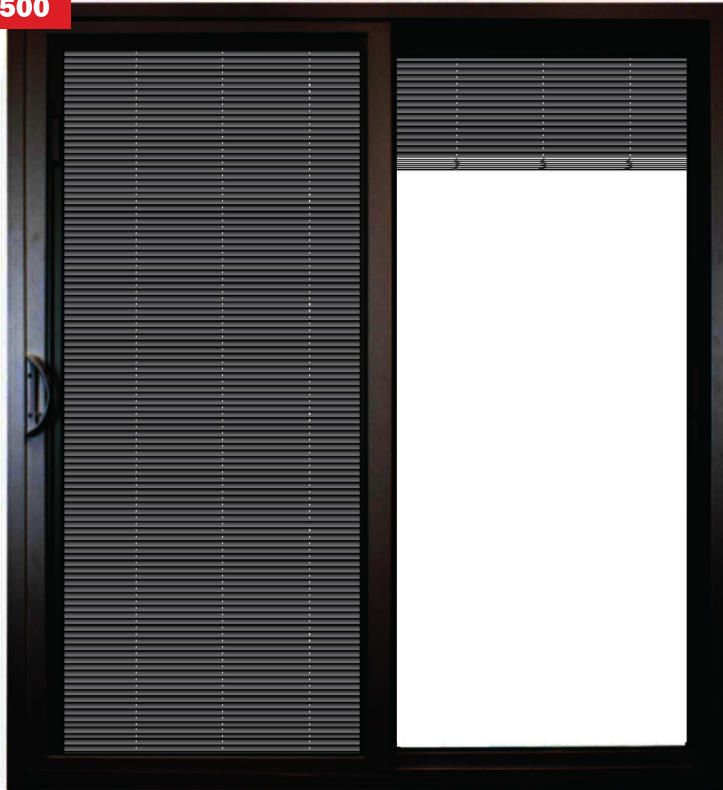

INTRODUCING

4500

**Heavy-Duty Sliding Patio Door**  
Shown with Optional Blinds Between the Glass

6000

Casement Window

9600

Double Hung Window

3900

Single Hung Window

## Be Bold.

Make a statement with our new **Bold Collection**. Featuring Onyx™ black acrylic coextrusion on both the exterior and the interior, this collection is a bold expression of classic style and the latest architectural trend. Available on the 3900, 6000, 9600, 4500 Series.

**Onyx™ Black Acrylic Coextrusion** delivers the most durable black finish in vinyl windows to date; Guaranteed to never peel, warp, blister or flake.